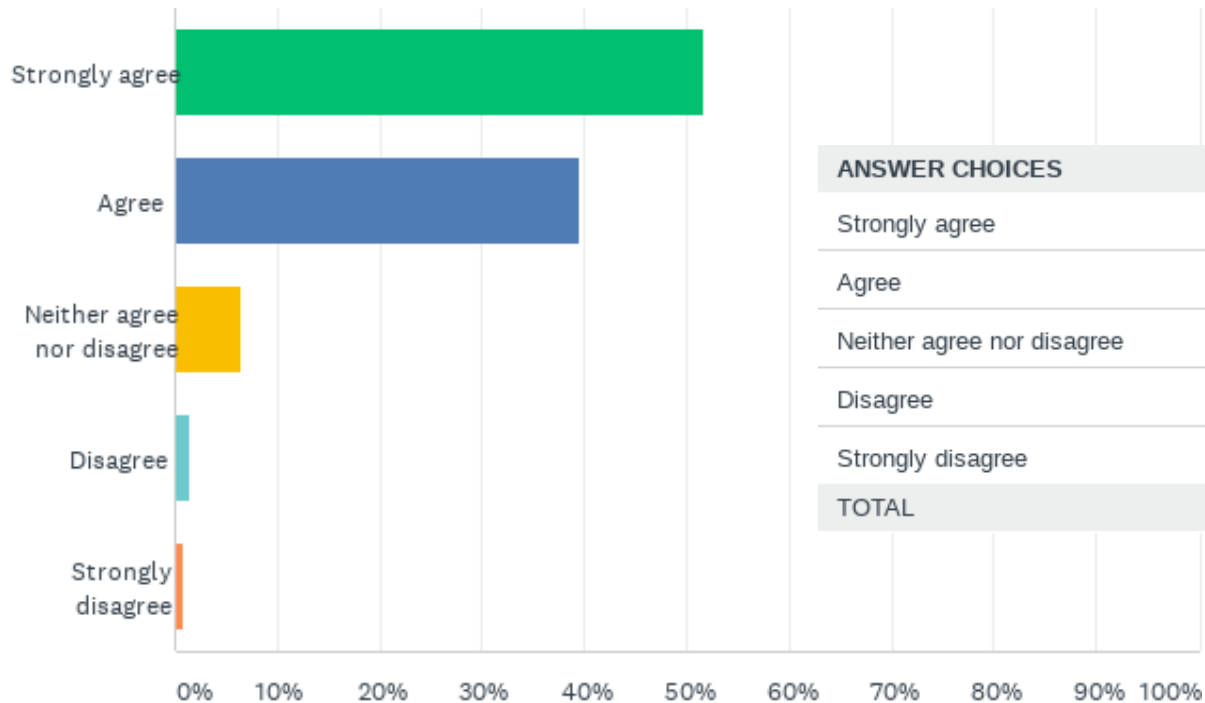

# Q1: Capping the weight of the school bag by 'Policy on School Bag 2020' is right decision.

ANSWER CHOICES	RESPONSES
Strongly agree	51.61% 882
Agree	39.56% 676
Neither agree nor disagree	6.50% 111
Disagree	1.40% 24
Strongly disagree	0.94% 16
TOTAL	1,709