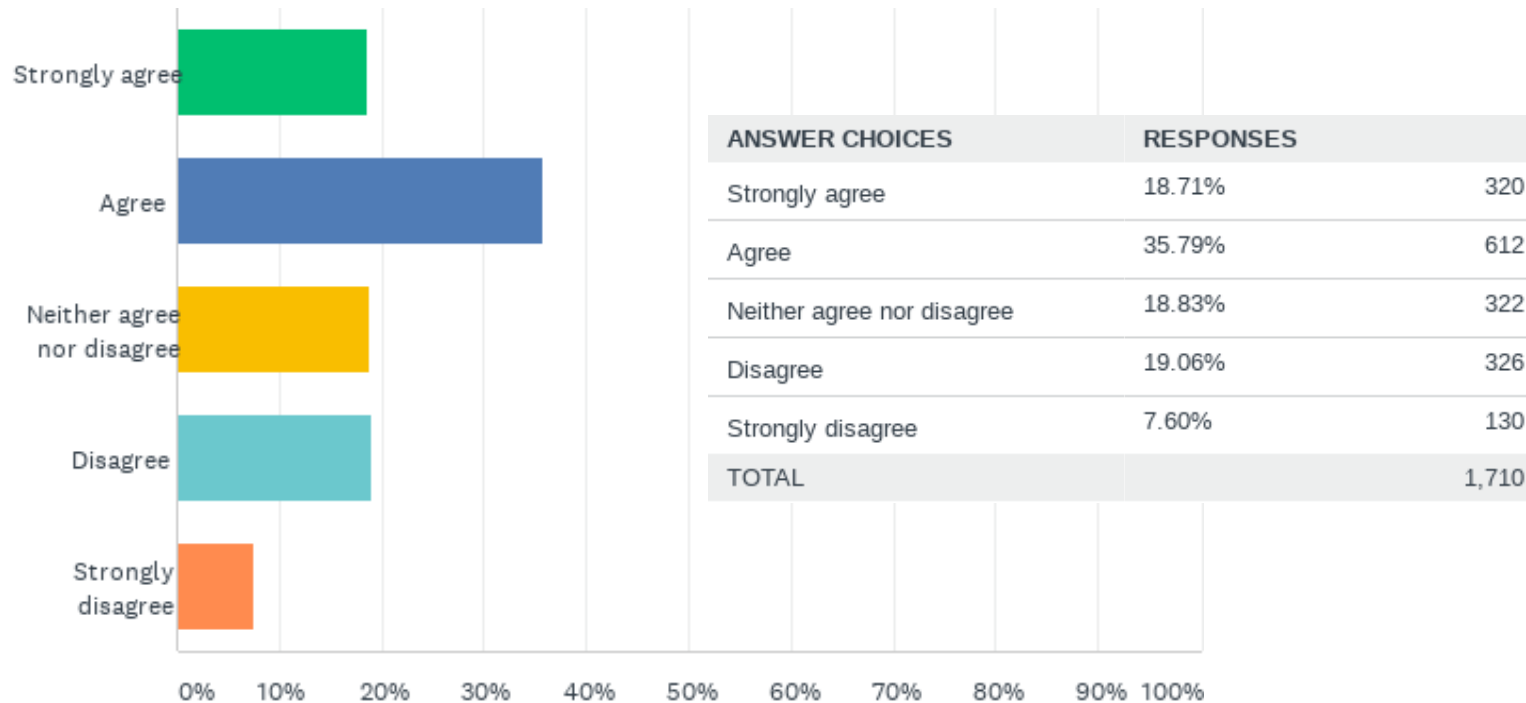

Q3: Locker room is difficult to implement in schools, most of which are struggling for the resources.