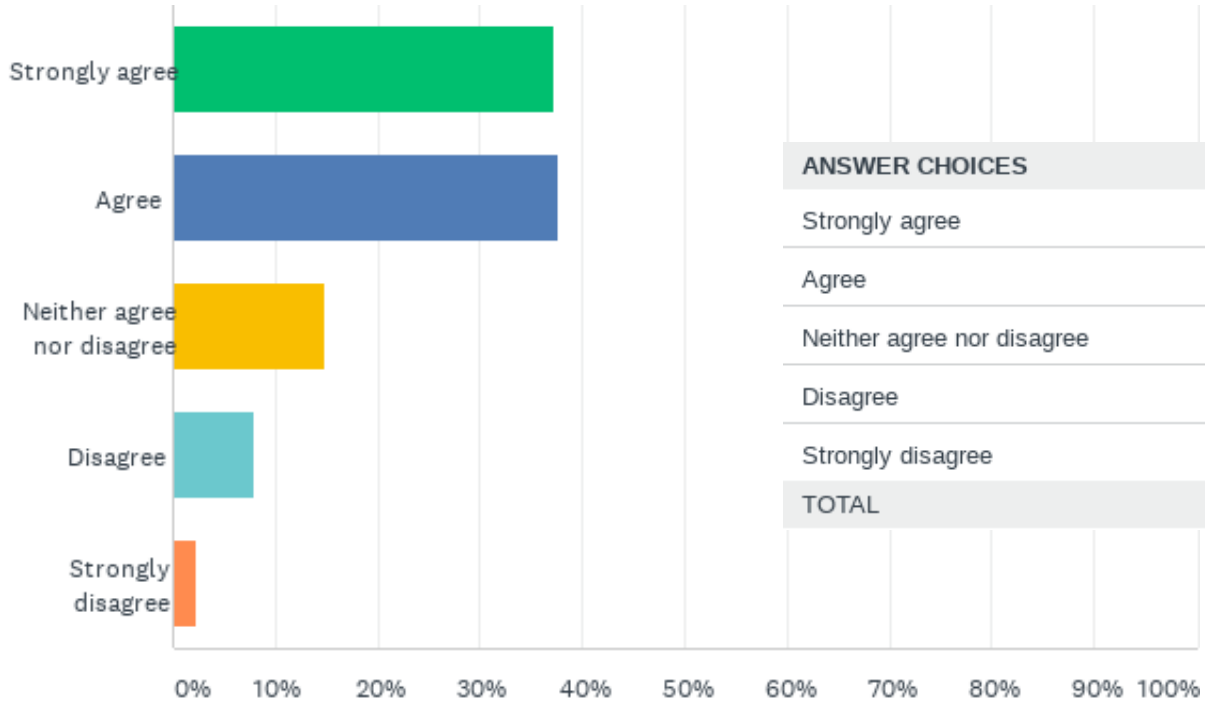

Q5: Limiting homework based on the class attended by the student, will have positive impact on parents.

ANSWER CHOICES	RESPONSES
Strongly agree	37.16% 637
Agree	37.75% 647
Neither agree nor disagree	14.82% 254
Disagree	7.99% 137
Strongly disagree	2.28% 39
TOTAL	1,714