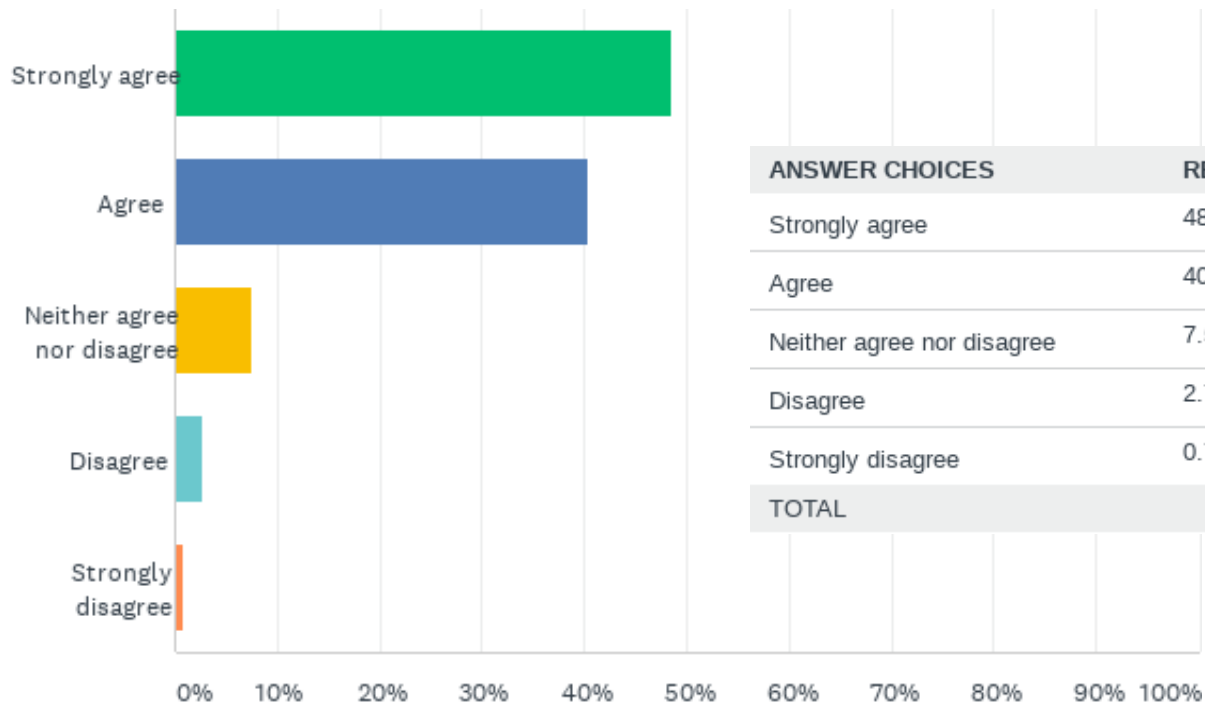

Q6: The 'Policy on School Bag 2020' will help in reducing both mental and physical stress of students.

ANSWER CHOICES	RESPONSES
Strongly agree	48.57% 831
Agree	40.39% 691
Neither agree nor disagree	7.54% 129
Disagree	2.75% 47
Strongly disagree	0.76% 13
TOTAL	1,711