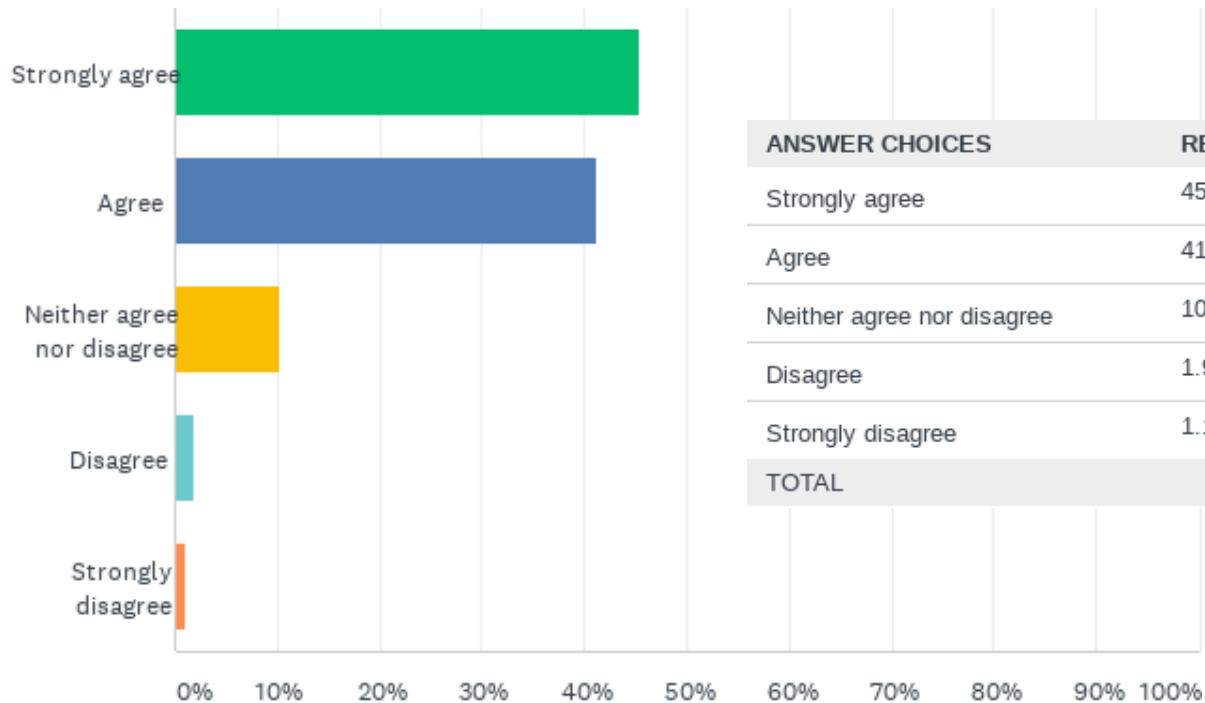

Q4: The 'Policy on School Bag 2020' will be a good start on focusing on skills development rather than on rote learning?

ANSWER CHOICES	RESPONSES
Strongly agree	45.34% 774
Agree	41.30% 705
Neither agree nor disagree	10.31% 176
Disagree	1.93% 33
Strongly disagree	1.11% 19
TOTAL	1,707