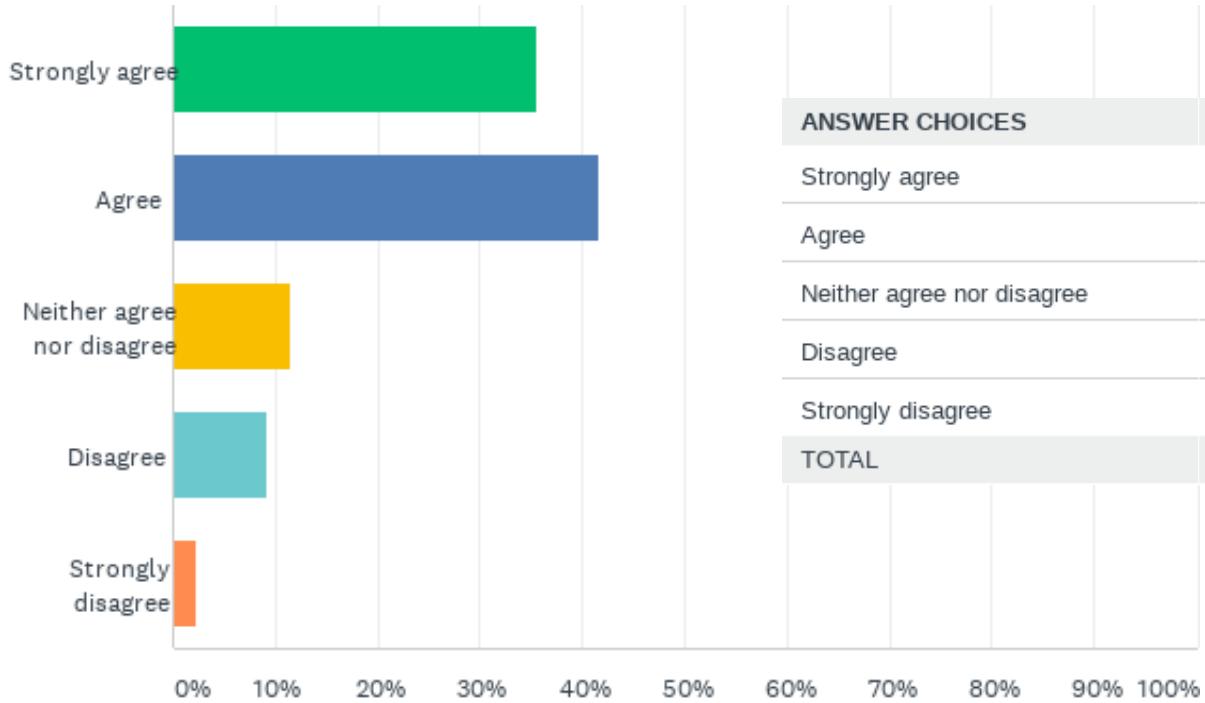

Q2: Considering the weight of the textbook before recommending it to students is a good directive.

ANSWER CHOICES	RESPONSES
Strongly agree	35.66% 607
Agree	41.54% 707
Neither agree nor disagree	11.46% 195
Disagree	9.11% 155
Strongly disagree	2.23% 38
TOTAL	1,702