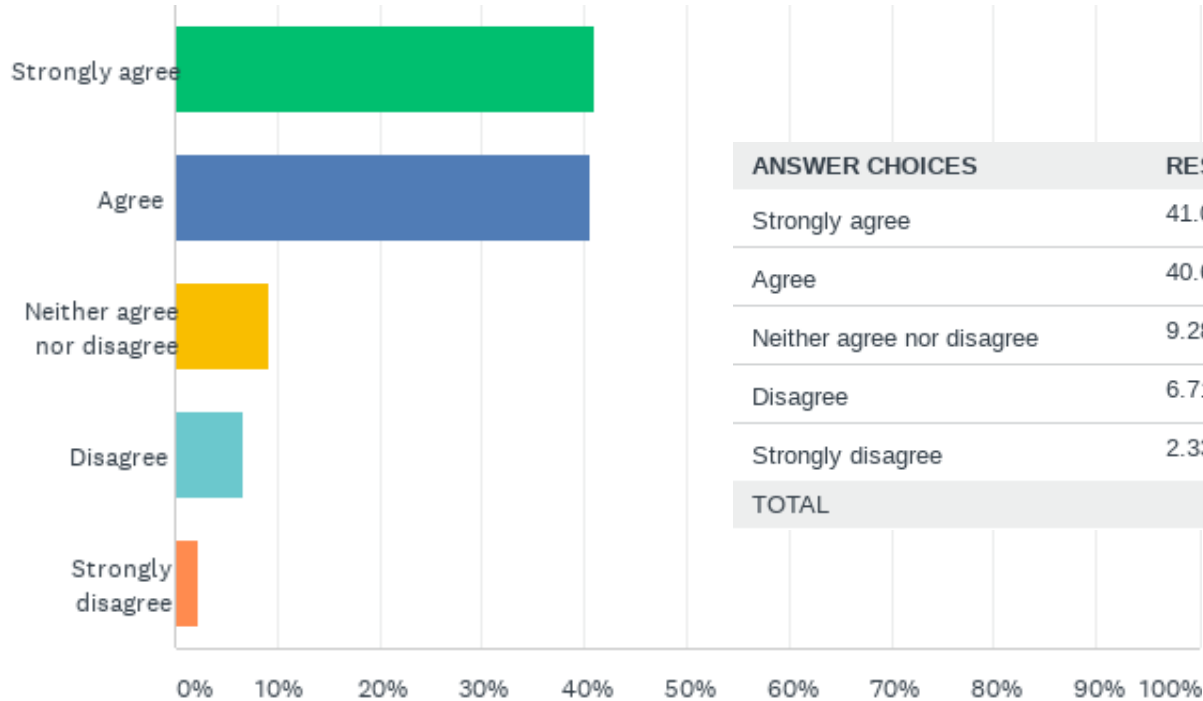

Q7: Reduced homework will increase teachers' responsibilities to engage students more interactively in the classroom.

ANSWER CHOICES	RESPONSES
Strongly agree	41.02% 703
Agree	40.67% 697
Neither agree nor disagree	9.28% 159
Disagree	6.71% 115
Strongly disagree	2.33% 40
TOTAL	1,714