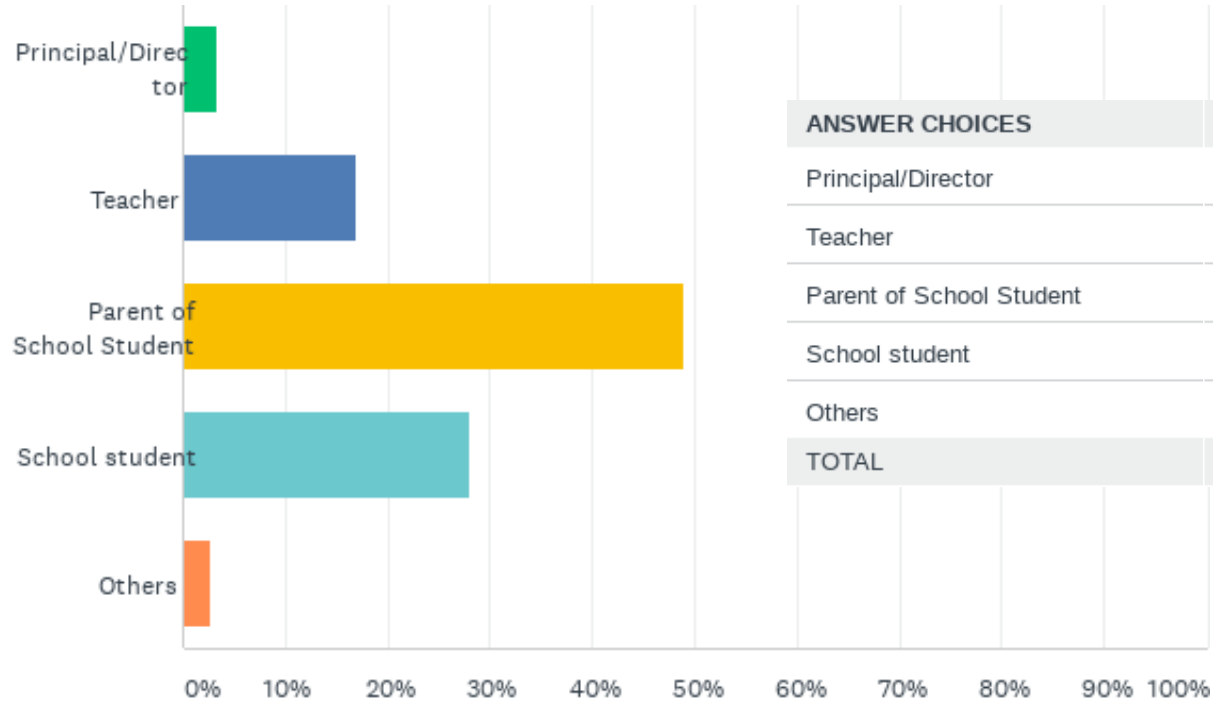

Q8: I am a

ANSWER CHOICES	RESPONSES
Principal/Director	3.37% 58
Teacher	16.91% 291
Parent of School Student	48.93% 842
School student	28.01% 482
Others	2.79% 48
TOTAL	1,721